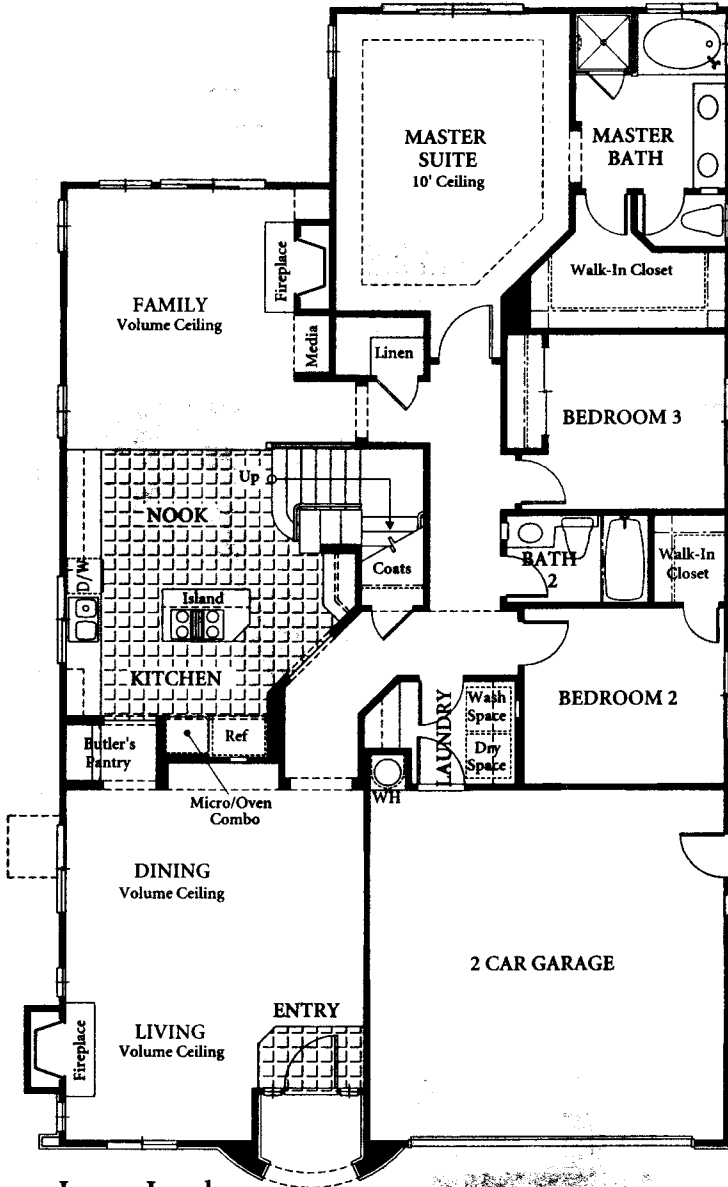

Residence One

2,122 Square Feet
3 Bedrooms / 2 Baths / Mezzanine
2 Car Garage

Lower Level

Upper Level